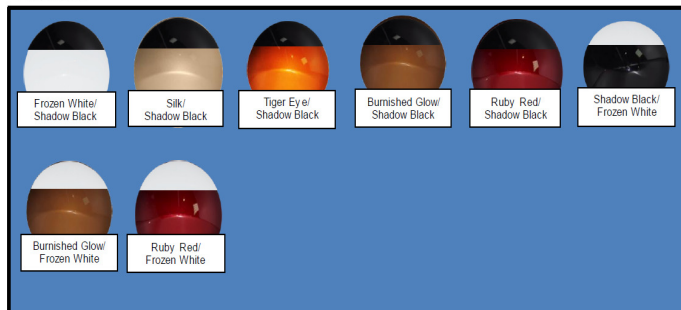

Nuova EcoSport MCA

Numero 05_18 Bis (***)

		CERCHI				Prezzi	Prezzi
		PLUS	TITANIUM	ST-LINE	ST-LINE BLACK EDITION	Listino (IVA esclusa)	Chiavi in mano (IVA inclusa)
55G	CERCHI IN LEGA DA 17" GREY	-	0	-	-	€ 327,87	€ 400,00
55A	CERCHI IN LEGA DA 18" BLACK	-	-	0	0	€ 327,87	€ 400,00

		TETTO A CONTRASTO				Prezzi	Prezzi
		PLUS	TITANIUM	ST-LINE	ST-LINE BLACK EDITION	Listino (IVA esclusa)	Chiavi in mano (IVA inclusa)
68AR	NO TETTO CONTRASTO *Possibilità di NON ordinare il Tetto a Contrasto verniciato nero. Veicolo arriva con tetto uguale carrozzeria e con barre nere. Per Shadow black obbligo specificare Tiger eye per tetto a contrasto gratuito.	-	-	0	0	€ 0,00	€ 0,00
68AT	TETTO CONTRASTO BLACK	-	0	S	-	€ 327,87	€ 400,00
68AS	TETTO CONTRASTO WHITE	-	0	-	-	€ 327,87	€ 400,00
721	Optional gratuito su ST Line	-	-	0	0	€ 0,00	€ 0,00
723	TETTO CONTRASTO RED	-	-	0	0	€ 0,00	€ 0,00
724	TETTO CONTRASTO TIGER Disponibile esclusivamente in combinazione con il "Body Shadow Black" su ST-Line BLACK EDITION.	-	-	-	S	€ 0,00	€ 0,00

Titanium: